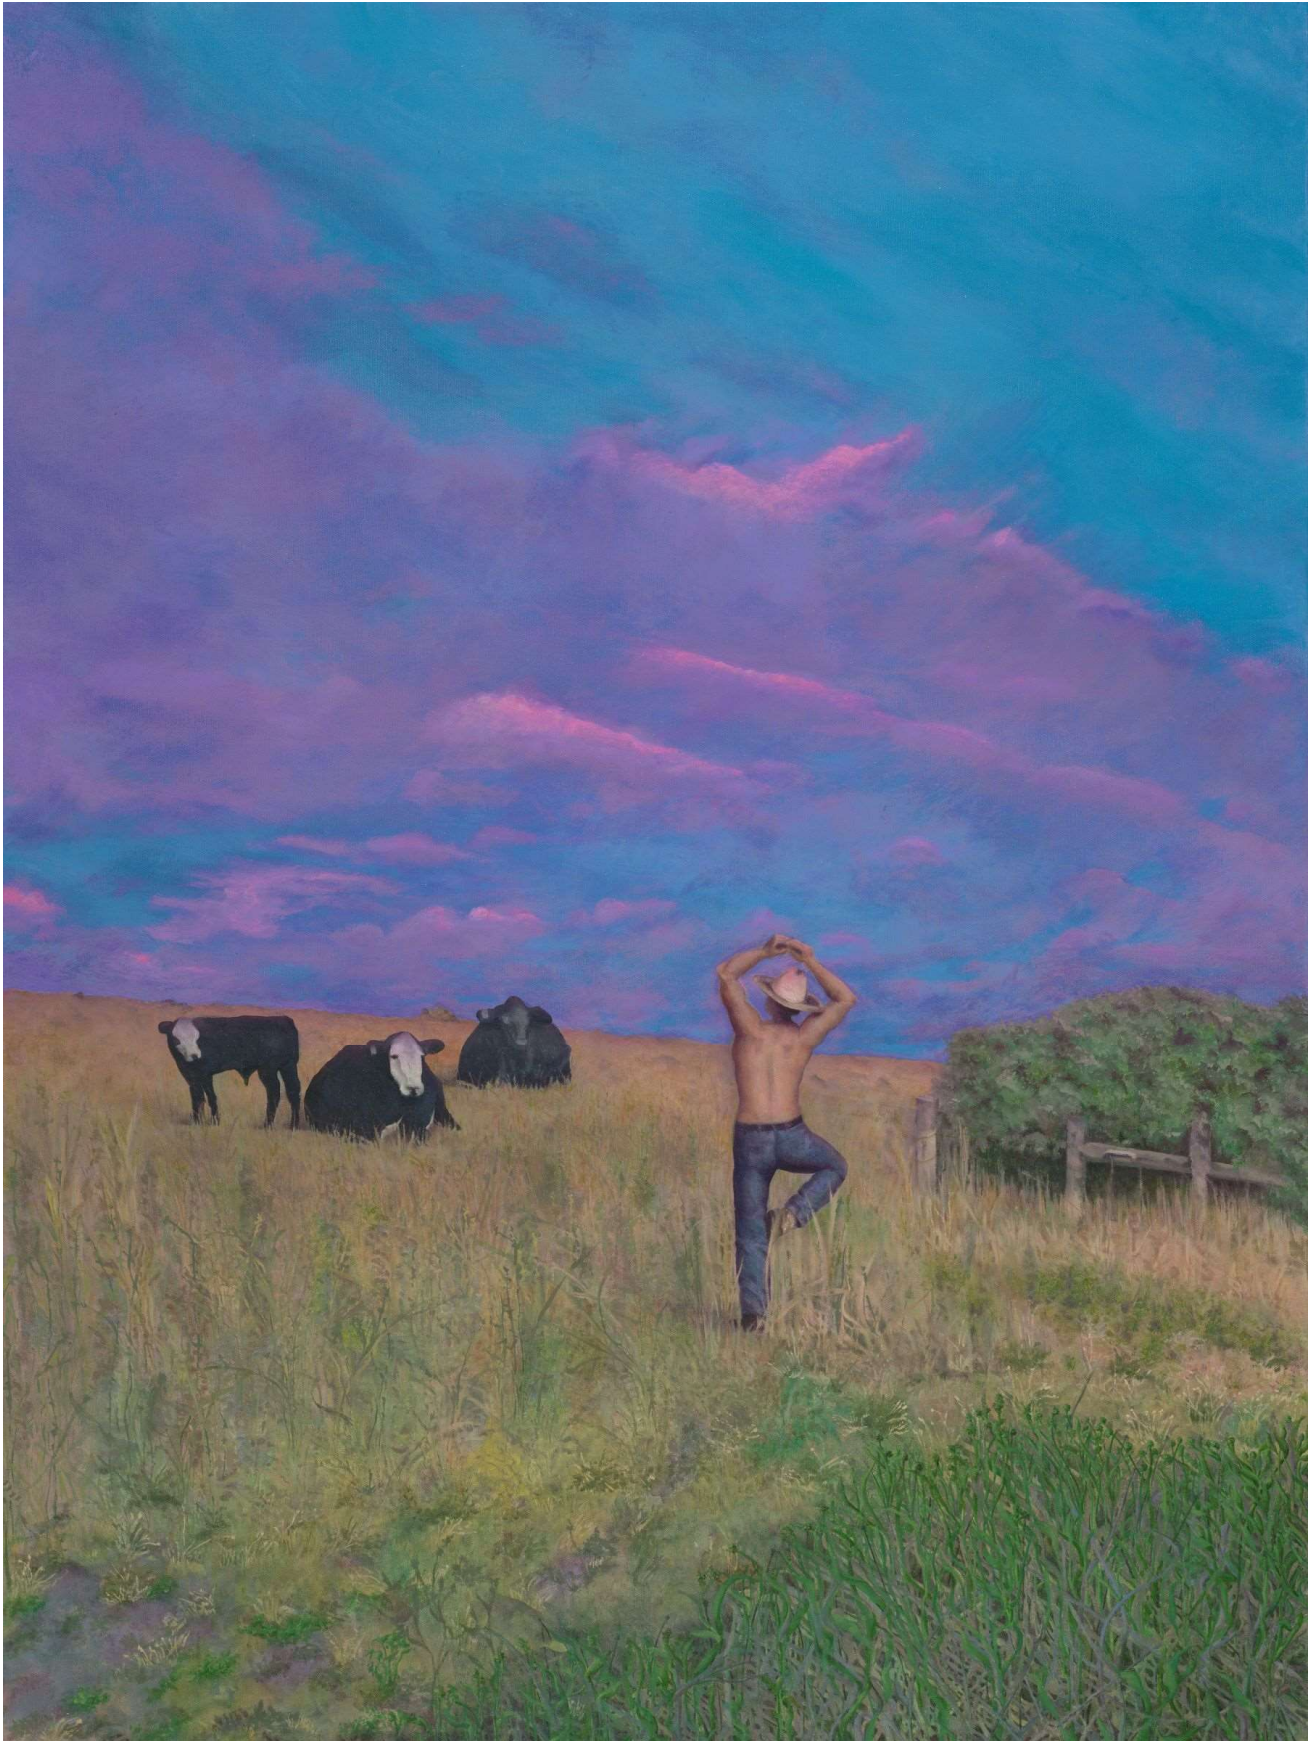

**Finger Lakes** - 18" X 16", Oil on Canvas

**Tree Pose** - 40" X 30", Oil on Canvas